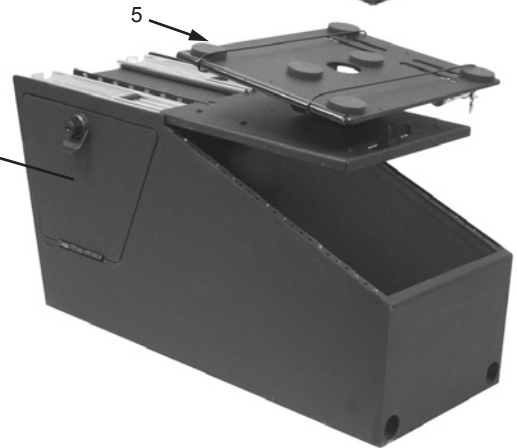

STANDARD HK-12 CONSOLE

"Smooth Glide"™

- 1 - 20° Sloped Design for Easy Viewing
- 2 - Pre-Drilled Face Plate Screw Holes
- 3 - Storage Compartment
- 4 - Top Down Installation
- 5 - "Smooth Glide" Computer Mount

Step Console w/ "Smooth Glide" Mount

DETAILED INFORMATION

- Primary Use:** Secure communications equipment and mount laptop computer in a vehicle.
- Smooth Glide Mount:** Mount slides in and out and rotates for easy use.
- Mounting Location:** Up against dash and between seats to chosen floor plate*
- Console Face Slope:** 20° Slope
- Rated Capacity:** 12" of face plates. Pre-drilled face plate mounting holes.
- Measurements:** 22.2" deep, 13.5" tall, and 8.75" wide.
- Weight:** 26 lbs without face plates. Approximately 29 lbs with face plates.
- Install Time:** 15 - 30 Minutes

*order floor plate separately

HOW TO ORDER Console

(Console includes: Console, 12" face plates - specify using Face Plates Guide)

Model No. 425-6139 Stand "Smooth Glide" Console (Console, "Smooth Glide", and Faceplate only)

Model No. 425-6200 1999-03 Durango 28" floor plate

Model No. 425-6208 2004-07 Durango 28" floor plate

Model No. 425-6206 2003-06 Expedition 28" floor plate, (front/back legs)

Model No. 425-6207 1997-07 Crown Victoria 28" floor plate Kit, (front/back legs)